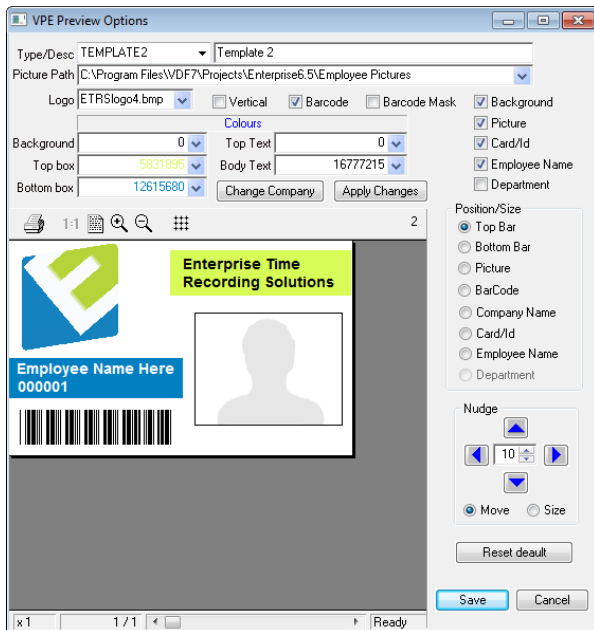

Photo ID

Photo ID Features:

- Print employee badges with Photo ID, employee name, card number, and department
- User friendly solution; allows you to make custom Photo IDs directly from Enterprise Suite
- Just create a template and Enterprise Suite automatically generates the correct employee picture, name, ID number, department, etc.
- Templates are easily designed and can be based on your company logo or any chosen design
- Compatible with most Card Printers

Design your Template