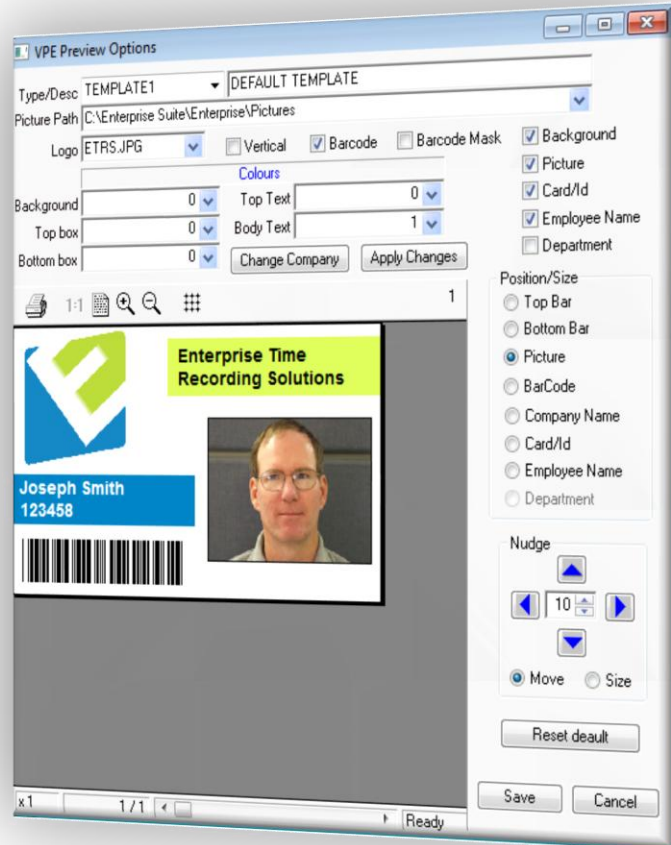

Photo ID:

Enterprise Suite Additional Module

- Create and Print Your Own Badges
- User Friendly
- Simple Badge Utility
- 8 Templates
- Compatible with Most Card Printers

Flexible Solutions for your Time Recording Needs!

Create Custom Badges to Improve Security!

**Design and print employee badges directly from Enterprise Suite.
Adding Photo ID to employee badges reduces misidentification and
increases security!**

Photo ID

Photo ID Features:

- Print employee badges with Photo ID, employee name, card number, and department
- User friendly solution; allows you to make custom Photo IDs directly from Enterprise Suite
- Just create a template and Enterprise Suite automatically generates the correct employee picture, name, ID number, department, etc.
- Templates are easily designed and can be based on your company logo or any chosen design
- Compatible with most Card Printers