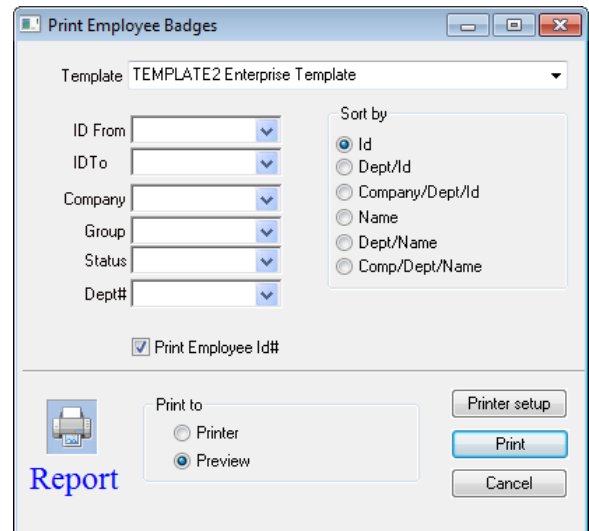

Print for your Employees