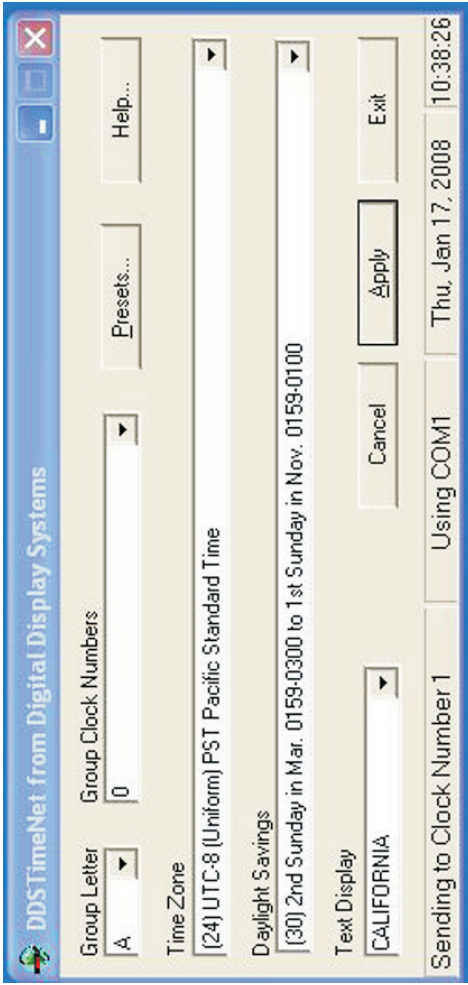

- TYPE: ----- DIGITAL and 15 CHARACTER ALPHANUMERIC IN (**RED, GREEN, YELLOW OR BLUE**).
- DISPLAY: ----- 4-DIGIT, 7 SEG. LED in **RED, GREEN** or **BLUE** and 15 CHARACTER 5 by 7 DOT-MATRIX.
- CHARACTER HEIGHT: ----- 2.5" (63.5mm) HR / MIN 1.2" (30.48mm) **15 Character location display**
- VISIBILITY: ----- 85 Ft. (25.90 METERS)
- POWER REQUIREMENTS: -- 100-240V 47~63 Hz (**12vdc SWITCHING POWER SUPPLY**).
- FRAME: ----- ALUMINUM (BLACK ANODIZED FINISH)
- DIMENSIONS: ----- 8.25" x 96.25" x 1.38"
- WEIGHT: ----- 15.8 lbs.
- OPERATING TEMP.: ----- -17° TO 190° F
- HUMIDITY: ----- 0% TO 95% NON-CONDENSING
- OPERATING MODE: ----- 31 TIME ZONES and 32 DAYLIGHT LOCATIONS ALL SELECTABLE .

1 SEC A YEAR ACCURATE (TCXO)

THE PC IS USED TO SET THE LOCATION DISPLAY AND TIME. THE CLOCK CAN RUN ON ITS OWN WITHOUT THE PC.

RS-232 SERIAL PORT
DB9 CONNECTOR SUPPLIED

(+) SIDE
BLUE / WHITE
ORANGE / WHITE