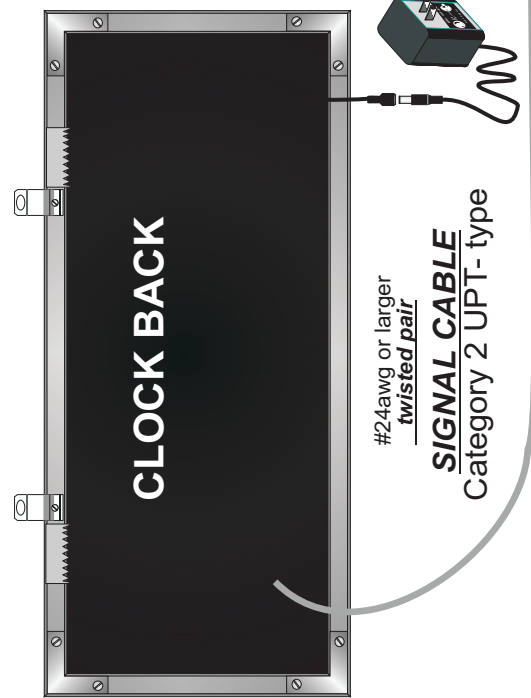

SAUDI ARABIA

BTZ-42425-6ERG

TIME DIGIT
SIZE 2.5"

NUMBER
OF ZONES

ELECTRONIC
LETTERING

TIME
COLOR

LOCATION
COLOR

SPECIFICATIONS

- TYPE: ----- DIGITAL and 15 CHARACTER ALPHANUMERIC IN (**RED, GREEN, YELLOW OR BLUE**).
- DISPLAY: ----- 4-DIGIT, 7 SEG. LED in **RED, GREEN** or **BLUE** and 15 CHARACTER 5 by 7 DOT-MATRIX.
- CHARACTER HEIGHT: ----- 2.5" (63.5mm) HR / MIN 1.2" (30.48mm) **15 Character location display**
- VISIBILITY: ----- 85 Ft. (25.90 METERS)
- POWER REQUIREMENTS: -- 100-240V 47~63 Hz (**12vdc SWITCHING POWER SUPPLY**).
- FRAME: ----- ALUMINUM (BLACK ANODIZED FINISH)
- DIMENSIONS: ----- 8.25" x 96.25" x 1.38"
- WEIGHT: ----- 15.8 lbs.
- OPERATING TEMP.: ----- -17° TO 190° F
- HUMIDITY: ----- 0% TO 95% NON-CONDENSING
- OPERATING MODE: ----- 31 TIME ZONES and 32 DAYLIGHT LOCATIONS ALL SELECTABLE .

1 SEC A YEAR ACCURATE (TCXO)

THE PC IS USED TO SET THE LOCATION DISPLAY AND TIME. THE CLOCK CAN RUN ON ITS OWN WITHOUT THE PC.

RS-232 SERIAL PORT
DB9 CONNECTOR SUPPLIED

(+) SIDE
BLUE / WHITE
ORANGE / WHITE

For all systems using
Dallas DS3231
SIZE 72B

(-) SIDE
WHITE / BLUE
WHITE / ORANGE

**RS-232
NOT OVER
100ft**

ALL CLOCKS USE THE DALLAS DS3231 SERIES RTC PARTS, AND OUR FIRMWARE CONTROL, TO GET THE ONE SEC A YEAR ACCURACY.