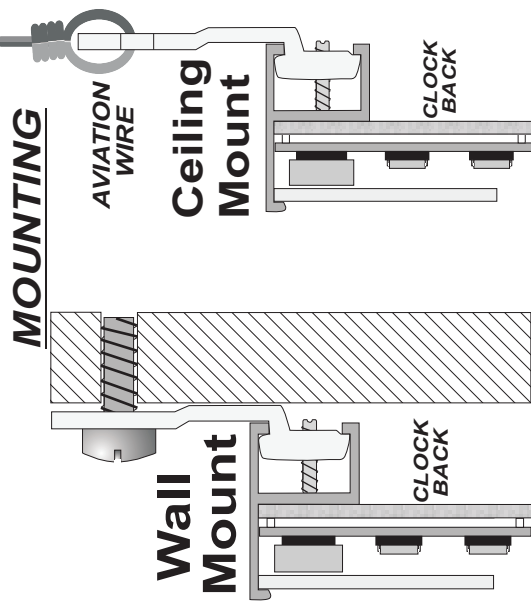

- TYPE: ----- DIGITAL and 15 CHARACTER ALPHANUMERIC IN (**RED, GREEN, YELLOW OR BLUE**).
- DISPLAY: ----- 4-DIGIT, 7 SEG. LED in **RED, GREEN** or **BLUE** and 15 CHARACTER 5 by 7 DOT-MATRIX.
- CHARACTER HEIGHT: ----- 2.5" (63.5mm) HR / MIN 1.2" (30.48mm) **15 Character location display**
- VISIBILITY: ----- 85 Ft. (25.90 METERS)
- POWER REQUIREMENTS: -- 100-240V 47~63 Hz (**12vdc SWITCHING POWER SUPPLY**).
- FRAME: ----- ALUMINUM (BLACK ANODIZED FINISH)
- DIMENSIONS: ----- 8.25" x 96.25" x 1.38"
- WEIGHT: ----- 15.8 lbs.
- OPERATING TEMP.: ----- -17° TO 190° F
- HUMIDITY: ----- 0% TO 95% NON-CONDENSING
- OPERATING MODE: ----- 31 TIME ZONES and 32 DAYLIGHT LOCATIONS ALL SELECTABLE .

1 SEC A YEAR ACCURATE (TCXO)

THE PC IS USED TO SET THE LOCATION DISPLAY AND TIME. THE CLOCK CAN RUN ON ITS OWN WITHOUT THE PC.

RS-232 SERIAL PORT
DB9 CONNECTOR SUPPLIED

(+) SIDE
BLUE / WHITE
ORANGE / WHITE

For all systems using
Dallas DS3231
SIZE 72B

(-) SIDE
WHITE / BLUE
WHITE / ORANGE

**RS-232
NOT OVER
100ft**

ALL CLOCKS USE THE DALLAS DS3231 SERIES RTC PARTS, AND OUR FIRMWARE CONTROL, TO GET THE ONE SEC A YEAR ACCURACY.