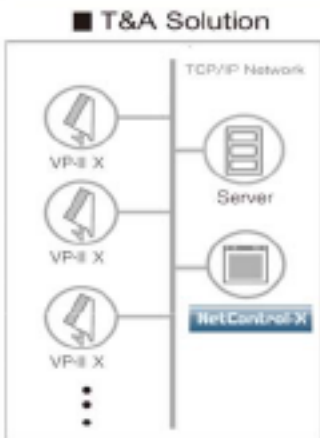

### MAIN FUNCTION

- ▶ Timezone Control: Up to 200 Tables
- ▶ Sleep Mode: Use IR sensor
- ▶ Remote Upgrade: Firmware upgrade by networking & USB Memory
- ▶ Card Module (Option): HID Prox MCM Module / iClass / Mifare / DESfire
- ▶ Support Cards: Built-in antenna (125Khz/13.56Mhz)

## NETCONTROL-X

The NetControl-X software provides the functionality of the biometric template manager; a time and attendance data repository; and, a networked access control supervisor for an unlimited number of users. Designed with the non-technical user in mind. NetControl-X is intuitive and can be rapidly deployed throughout an organization.