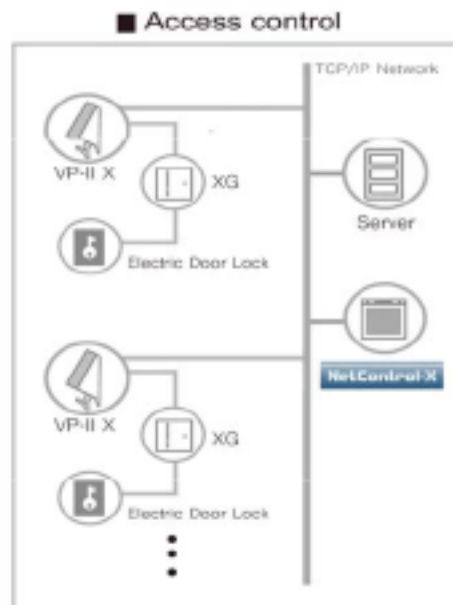

### MAIN FUNCTION

- ▶ Timezone Control: Up to 200 Tables
- ▶ Sleep Mode: Use IR sensor
- ▶ Remote Upgrade: Firmware upgrade by networking & USB Memory
- ▶ Card Module (Option): HID Prox MCM Module / iClass / Mifare / DESfire
- ▶ Support Cards: Built-in antenna (125Khz/13.56Mhz)

### HOUSING AND ENVIRONMENT

- ▶ Scanner Material: PC+ABS
- ▶ Scanner Dimension: 110\*200\*130 mm
- ▶ Scanner Weight: 820g
- ▶ Power Voltage: AC100~250V, 50Hz/60Hz

The Drawing of VP-II X

## NETCONTROL-X

The NetControl-X software provides the functionality of the biometric template manager; a time and attendance data repository; and, a networked access control supervisor for an unlimited number of users. Designed with the non-technical user in mind. NetControl-X is intuitive and can be rapidly deployed throughout an organization.