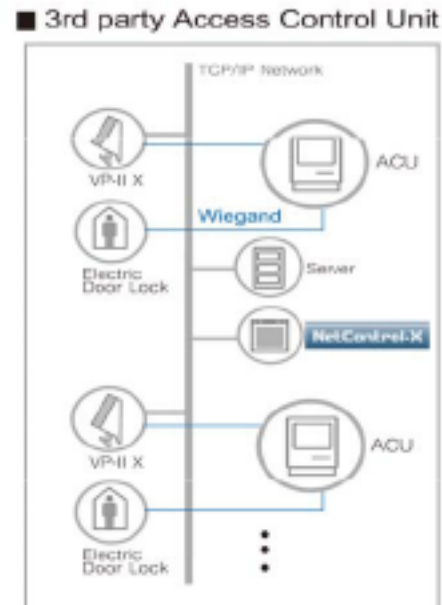

### MAIN FUNCTION

- ▶ Timezone Control: Up to 200 Tables
- ▶ Sleep Mode: Use IR sensor
- ▶ Remote Upgrade: Firmware upgrade by networking & USB Memory
- ▶ Card Module (Option): HID Prox MCM Module / iClass / Mifare / DESfire
- ▶ Support Cards: Built-in antenna (125Khz/13.56Mhz)

## NETCONTROL-X

The NetControl-X software provides the functionality of the biometric template manager; a time and attendance data repository; and, a networked access control supervisor for an unlimited number of users. Designed with the non-technical user in mind. NetControl-X is intuitive and can be rapidly deployed throughout an organization.